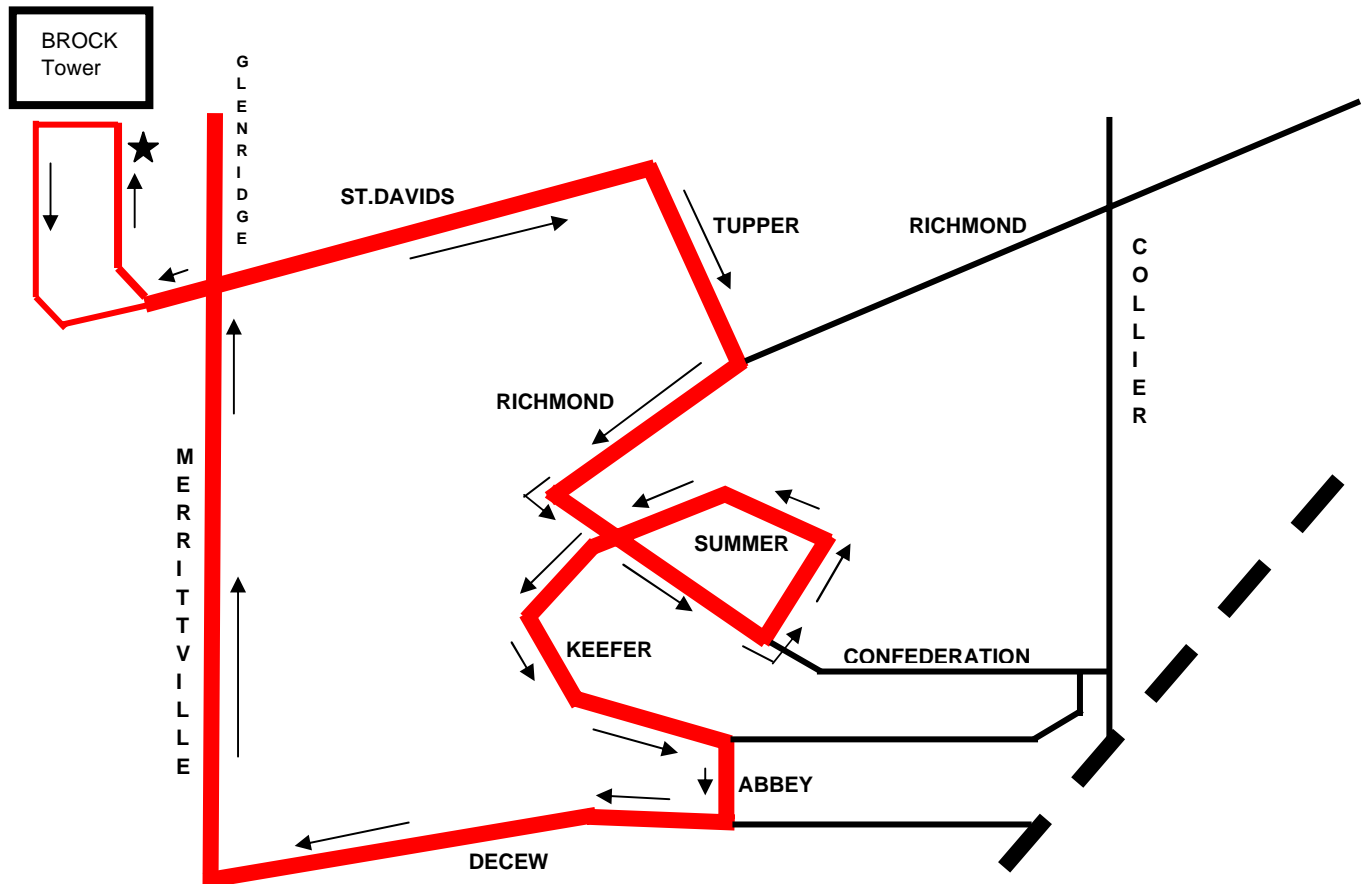

ALL DAY Monday to Friday Only

TUPPER EXTRA

Effective September 2, 2008

**THE TUPPER EXTRA BUS SCHEDULE BELOW DOES NOT OPERATE DURING EXAMS, Brock READING WEEK & Brock CHRISTMAS BREAK.
When Tupper Extra does not operate use Route # 21 Confed/Brock**

From Brock Tower to St. Davids Rd. right on Tupper, right on Richmond, left on Confederation, left on Summer to Keefer to Abbey, right on Abbey, right on Decew, right on Merrittville to Brock.

MONDAY to FRIDAY		
<u>Depart Brock</u>	<u>Abbey & Decew</u>	<u>Arrive Brock</u>
7:30 AM	7:45 AM	7:55 AM
8:00 AM	8:15 AM	8:25 AM
8:30 AM	8:45 AM	8:55 AM
and every 30 minutes including		
6:00 PM	6:15 PM	6:25 PM
6:30 PM	6:45 PM	6:55 PM
7:00 PM	7:15 PM	7:25 PM
7:30 PM	7:45 PM	7:55 PM
8:00 PM	8:15 PM	8:25 PM
8:30 PM	8:45 PM	8:55 PM
9:00 PM	9:15 PM	9:25 PM
9:30 PM	9:45 PM	9:55 PM
10:00 PM	10:15 PM	10:25 PM
SHADED AREA DOES NOT OPERATE FRIDAY		